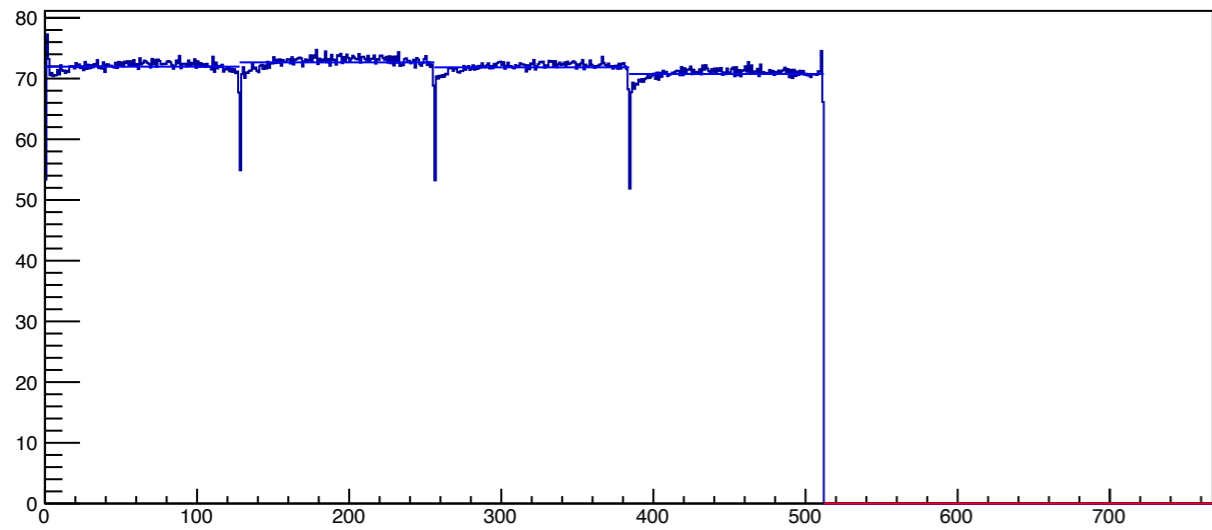

Pedestals for all strips

Pedestals Sigmas for all strips

Hit Profile distribution

**Mon Oct 20 16:40:44 2014**

Hit charge distribution

HHIT	
Entries	40629
Mean	40.94
RMS	22.59

Number of strips in hit

HNHIT	
Entries	40770
Mean	1.443
RMS	0.6343

Number of hits in event

HEVHIT	
Entries	46041
Mean	0.8889
RMS	0.3772