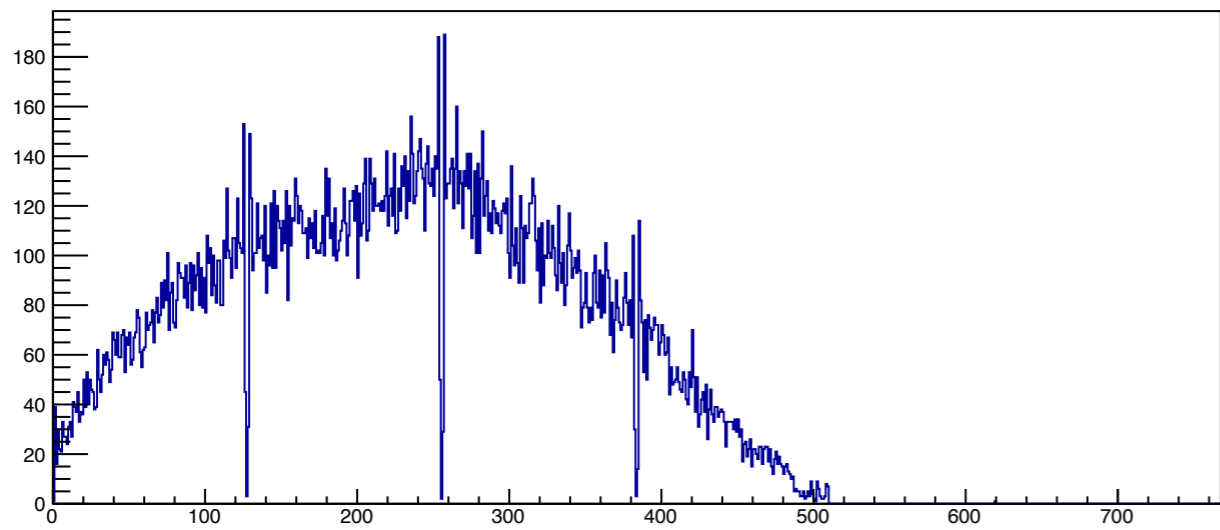

Pedestals for all strips

Pedestals Sigmas for all strips

Hit Profile distribution

**Mon Oct 20 16:40:44 2014**

Hit charge distribution

HHIT	
Entries	40629
Mean	40.94
RMS	22.59

Number of strips in hit

HNHIT	
Entries	40770
Mean	1.443
RMS	0.6343

Number of hits in event

HEVHIT	
Entries	46041
Mean	0.8889
RMS	0.3772