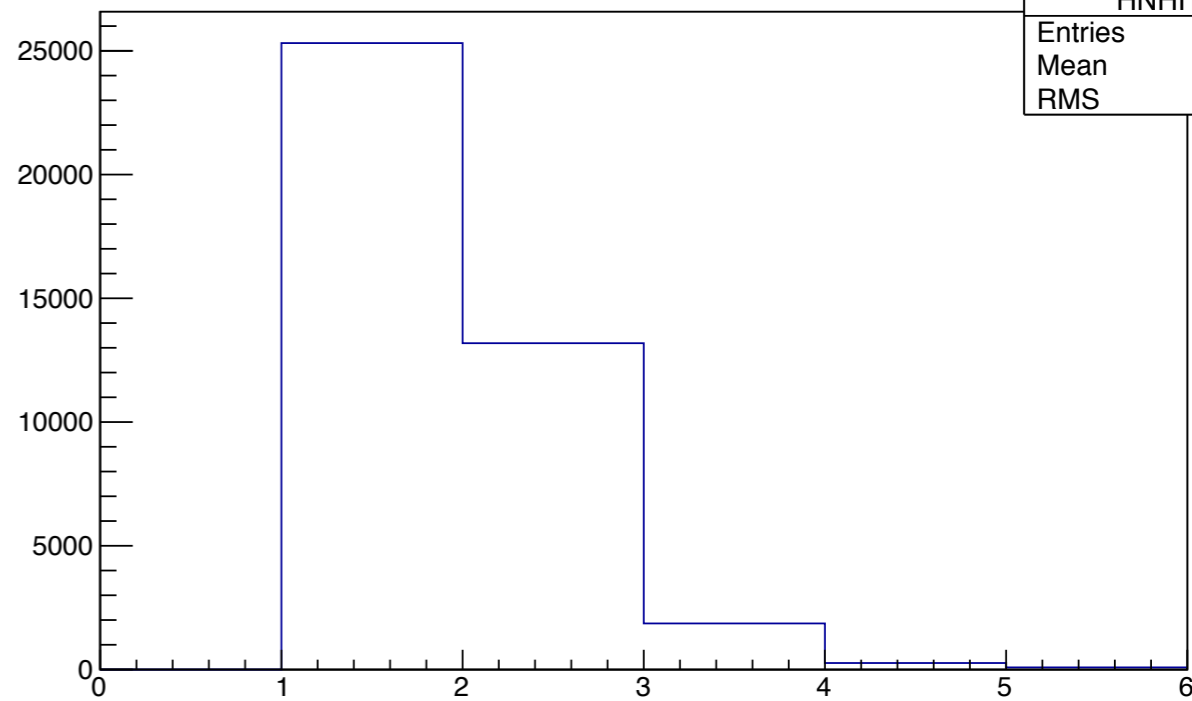

Pedestals for all strips

Pedestals Sigmas for all strips

Hit Profile distribution

**Mon Oct 20 16:40:44 2014**

Hit charge distribution

HHIT	
Entries	40629
Mean	40.94
RMS	22.59

Number of strips in hit

HNHIT	
Entries	40770
Mean	1.443
RMS	0.6343

Number of hits in event

HEVHIT	
Entries	46041
Mean	0.8889
RMS	0.3772