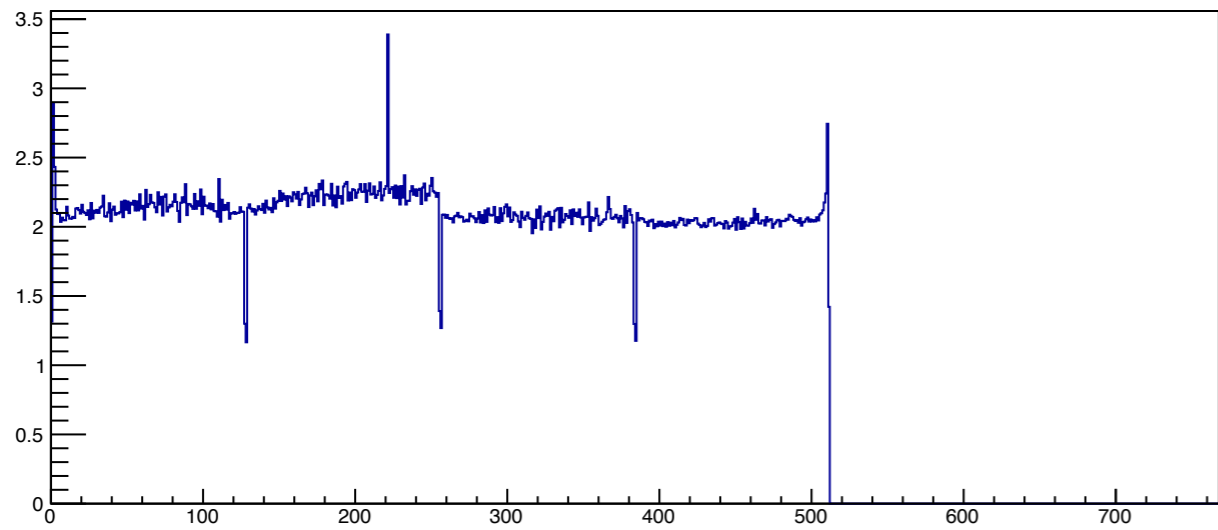

Pedestals for all strips

Pedestals Sigmas for all strips

Hit Profile distribution

**Mon Oct 20 16:40:44 2014**

Hit charge distribution

HHIT	
Entries	40629
Mean	40.94
RMS	22.59

Number of strips in hit

HNHIT	
Entries	40770
Mean	1.443
RMS	0.6343

Number of hits in event

HEVHIT	
Entries	46041
Mean	0.8889
RMS	0.3772