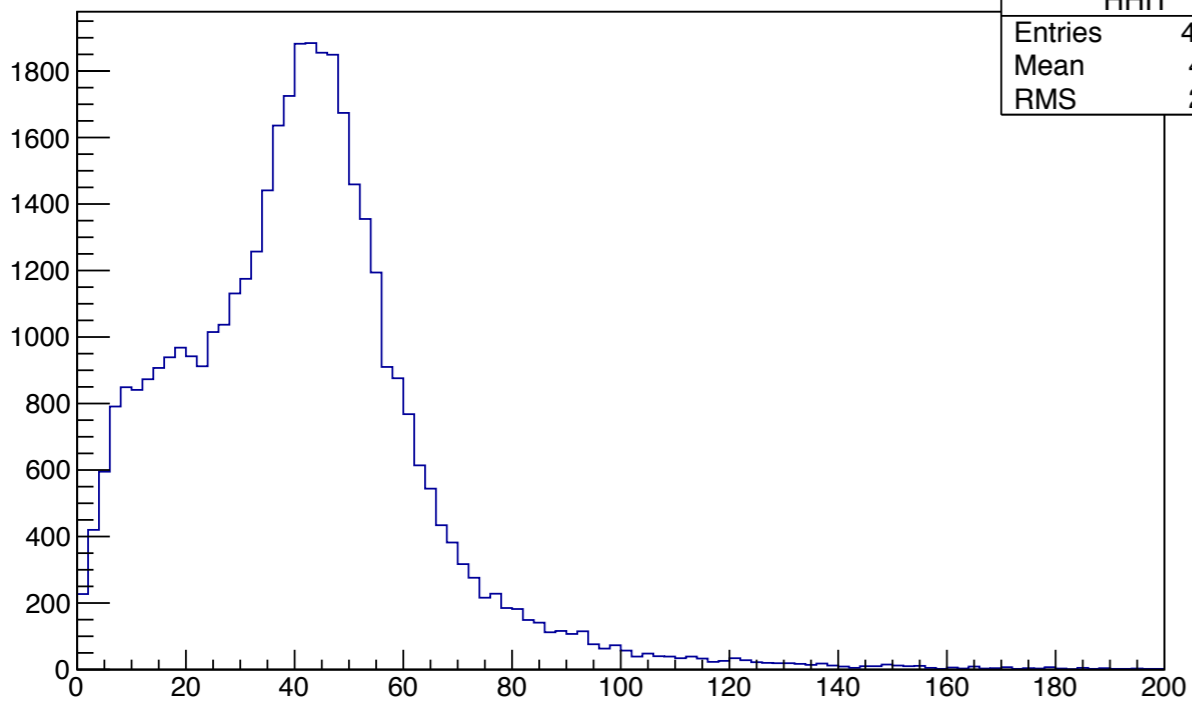

Pedestals for all strips

Pedestals Sigmas for all strips

Hit Profile distribution

**Mon Oct 20 16:40:44 2014**

Hit charge distribution

HHIT	
Entries	40629
Mean	40.94
RMS	22.59

Number of strips in hit

HNHIT	
Entries	40770
Mean	1.443
RMS	0.6343

Number of hits in event

HEVHIT	
Entries	46041
Mean	0.8889
RMS	0.3772